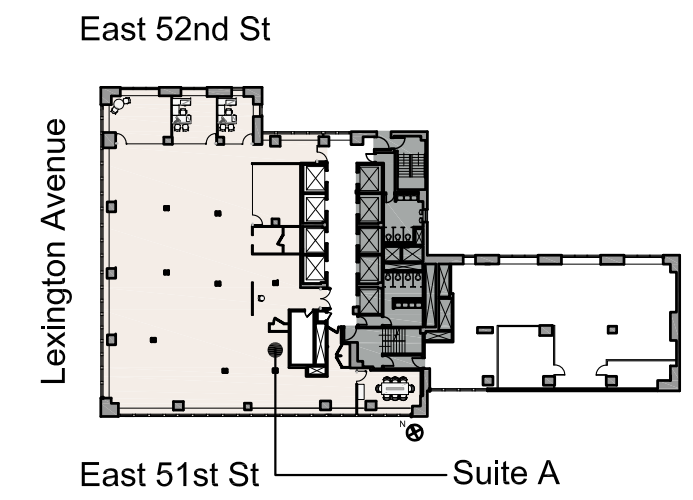

575 Lexington Avenue

21st Floor - Prebuilt

01.24.2018

Key Plan: NTS

General Information - Suite A	
RSF	10,278
RSF per person	163
Total Seats	63

Work Space	Seats
Executive Office	1
Private Office	2
Workstation (5' x 2'-6")	59
Reception	1

Support	Seats
Conference Room	2
Collaboration Seats	10
Pantry	1
Copy / Support	1
Coat Closet	1
I.T. / Storage	1

SCALE